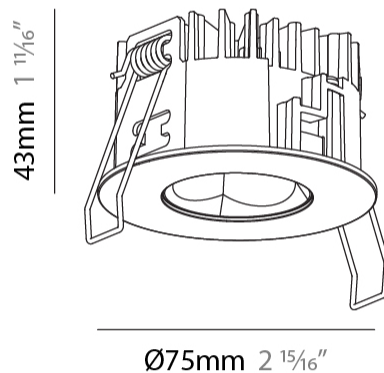

PHYSICAL

Aperture Sizes - Downlights: 1"
Shape: Round
Diameter (mm): 75
Diameter (in): 2 ¹⁵/₁₆
Height (mm): 43
Height (in): 1 ¹¹/₁₆
Ceiling Thickness (mm): 1 - 25
Ceiling Thickness (in): 1/16 - 1 3/16
Min. Recessing Depth (mm): 50
Min. Recessing Depth (in): 1 ¹⁵/₁₆
Diffuser: Lens Pack - Spread Lens / Linear Spread Lens / Honeycomb Louver
Fixture Finish: SSR / BKV / CWI / CRY / HAB / UFT / ITA / RUA / FTG / MYG / LOD / PUS / FRO / FUP / KIA / POP / BLS / SPG / MEY / GOH / CHC / COM / ABZ / JAG / OBR / MOS / ROR
Fixture Material: Aluminum Die Cast
Cut-out Measurements: 68mm / 2 11/16" Diameter

ELECTRICAL

Lamp Type: LED (Zhaga Standard)
Input Wattage (W): 15
Total Output Wattage (W): 13.6
Dimming: Tri-Mode (Non-Dimming and Phase Dimming (120Vac only) and 0-10V Dimming)
Driver Included: No
Driver Location: Recessed Housing
Driver Type: Constant Current - Universal
Driver Class: Class 2
Input Voltage (V): 120 - 277
Constant Current (MA): 350

LED

Color Temperature (°K): 2700 / 3000 / 3500 / 4000
Max. Delivered Lumen (lm): 1464 / 1556 / 1630 / 1645
Nominal Lumen (lm): 1566 / 1665 / 1743 / 1759
CRI: >90 CRI
Lamp Life (hrs): 50000

OPTICAL

Reflector°: 60
Adjustability: Fixed

RATINGS AND CERTIFICATIONS

Certified By: Certified for North American Standards
IP rating: IP20