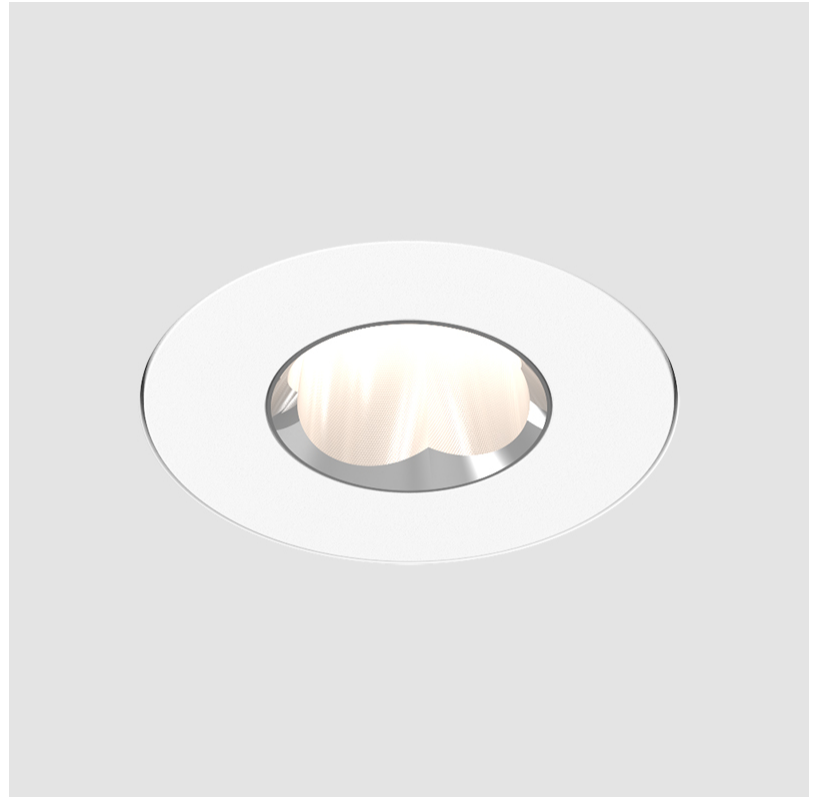

PHYSICAL

Aperture Sizes - Downlights: 1"
Shape: Round
Diameter (mm): 75
Diameter (in): 2 ¹⁵/₁₆
Height (mm): 43
Height (in): 1 ¹¹/₁₆
Ceiling Thickness (mm): 10 / 12.5 / 15 / 25
Ceiling Thickness (in): 3/8 or 1/2 or 9/16 or 1
Min. Recessing Depth (mm): 50
Min. Recessing Depth (in): 1 ¹⁵/₁₆
Diffuser: Lens Pack - Spread Lens / Linear Spread Lens / Honeycomb Louver
Fixture Finish: SSR / BKV / CWI / CRY / HAB / UFT / ITA / RUA / FTG / MYG / LOD / PUS / FRO / FUP / KIA / POP / BLS / SPG / MEY / GOH / CHC / COM / ABZ / JAG / OBR / MOS / ROR
Fixture Material: Aluminum Die Cast
Cut-out Measurements: 86mm / 2 11/16" Diameter

ELECTRICAL

Lamp Type: LED (Zhaga Standard)
Input Wattage (W): 15
Total Output Wattage (W): 13.6
Dimming: Tri-Mode (Non-Dimming and Phase Dimming (120Vac only) and 0-10V Dimming)
Driver Included: No
Driver Location: Recessed Housing
Driver Type: Constant Current - Universal
Driver Class: Class 2
Input Voltage (V): 120 - 277
Constant Current (MA): 350

LED

Color Temperature (°K): 2700 / 3000 / 3500 / 4000
Max. Delivered Lumen (lm): 1464 / 1556 / 1630 / 1645
Nominal Lumen (lm): 1566 / 1665 / 1743 / 1759
CRI: >90 CRI
Lamp Life (hrs): 50000

OPTICAL

Reflector: 60
Adjustability: Fixed

RATINGS AND CERTIFICATIONS

Certified By: Certified for North American Standards
IP rating: IP20